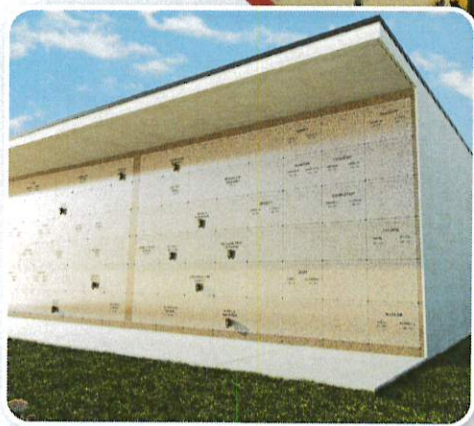

0%
INTEREST
AVAILABLE*

MAUSOLEUM EXPANSION AT RESURRECTION CEMETERY

Beautiful addition to our Chapel Mausoleum at Resurrection Cemetery.
Offering interior and exterior single and double crypts in a peaceful setting.
Call to talk with one of our caring Family Service Advisors today!

New Crypts Available!
(262) 242-3850 | cfcsmilwaukee.org

Resurrection Cemetery & Mausoleum
9400 West Donges Bay Road, Mequon, WI 53092

*No interest for 36 months payment terms available on all pre-need property purchases.