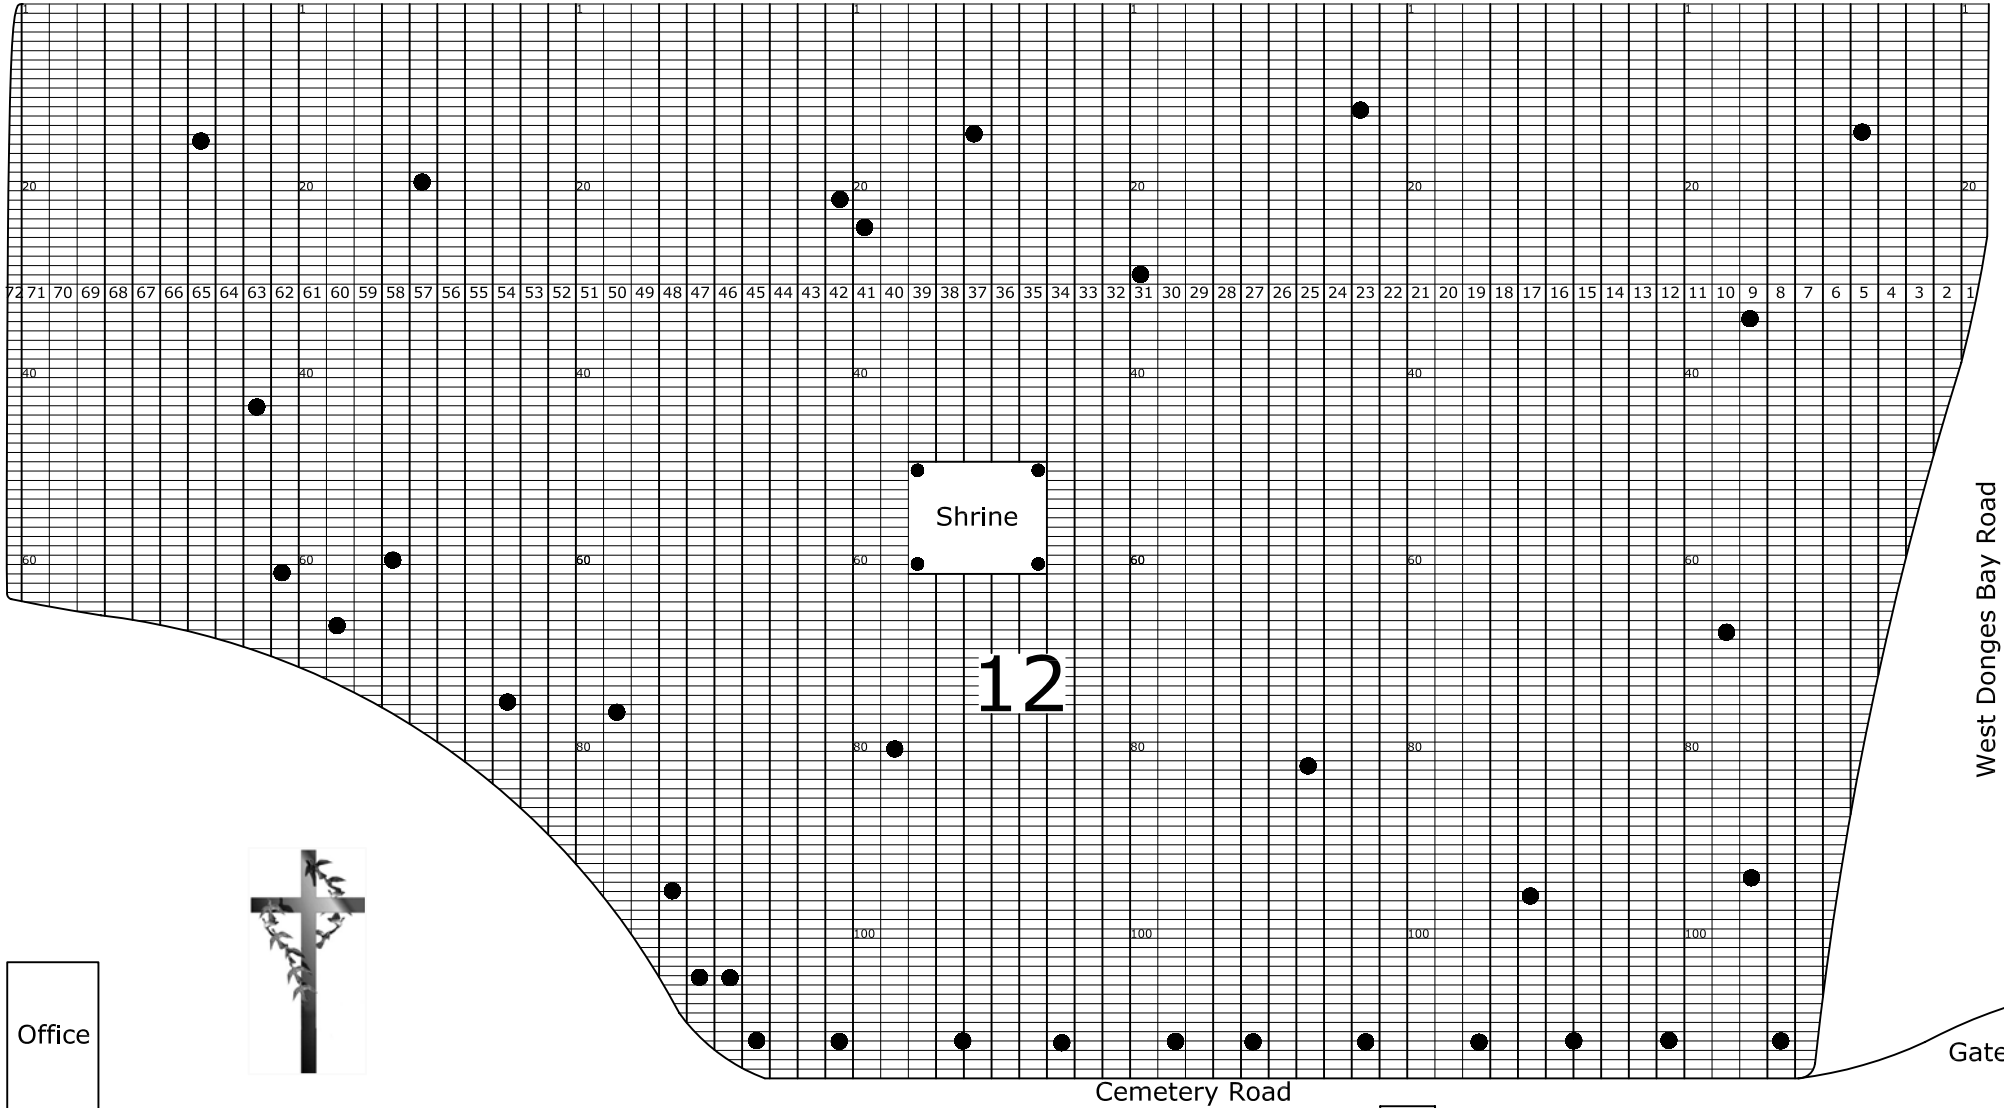

Mausoleum

Office

Resurrection Cemetery & Mausoleum

Archdiocese of Milwaukee Catholic Cemeteries

9400 Donges Bay Road Mequon, WI 53092 262-242-3850

www.cemeteries.org

Welcome to these Holy Grounds!

General Decoration Rules-

- In growing season, no decorations can be laid on or stuck in the ground at graves; all must be in an approved vase or planted. Only exceptions: American flags (with standards) from May 1 to July 15.
- In winter, ground vases must be turned down. Winter decorations must be on a stand, a tripod works best.

All decorations not removed and retained from graves by March 14 and October 14 will be discarded. Questions? Consult our brochure "Visitation and Decorations" or stop at the Cemetery Office.

Veterans Memorial

Resurrection Cemetery - Section 12

Name _____

Block _____ Section _____

Lot or Row _____ Grave(s) _____