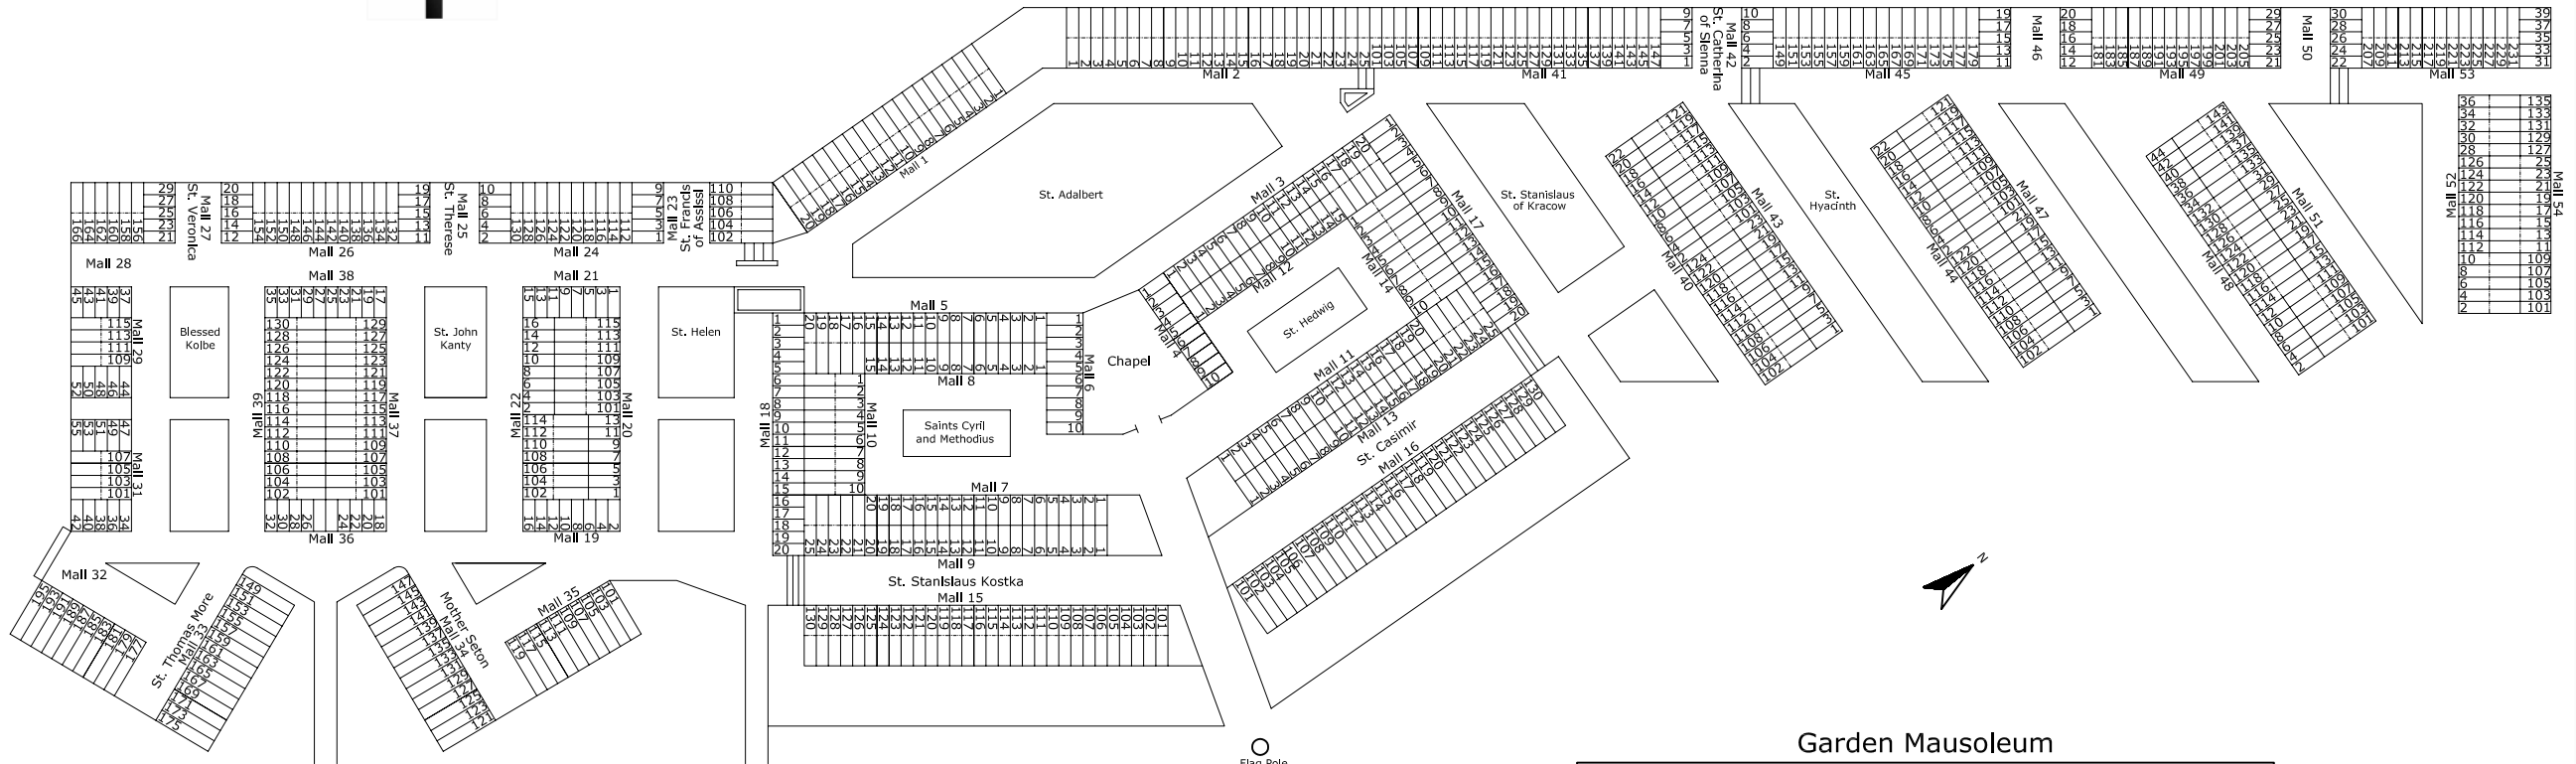

# St. Adalbert Cemetery & Mausoleum

Archdiocese of Milwaukee Catholic Cemeteries

3801 South 6th Street Milwaukee, WI 53221 414-483-3663  
www.cemeteries.org

Garden Mausoleum

Name _____
Mall/Patio _____
Tier No. _____ Crypt/Niche No. _____